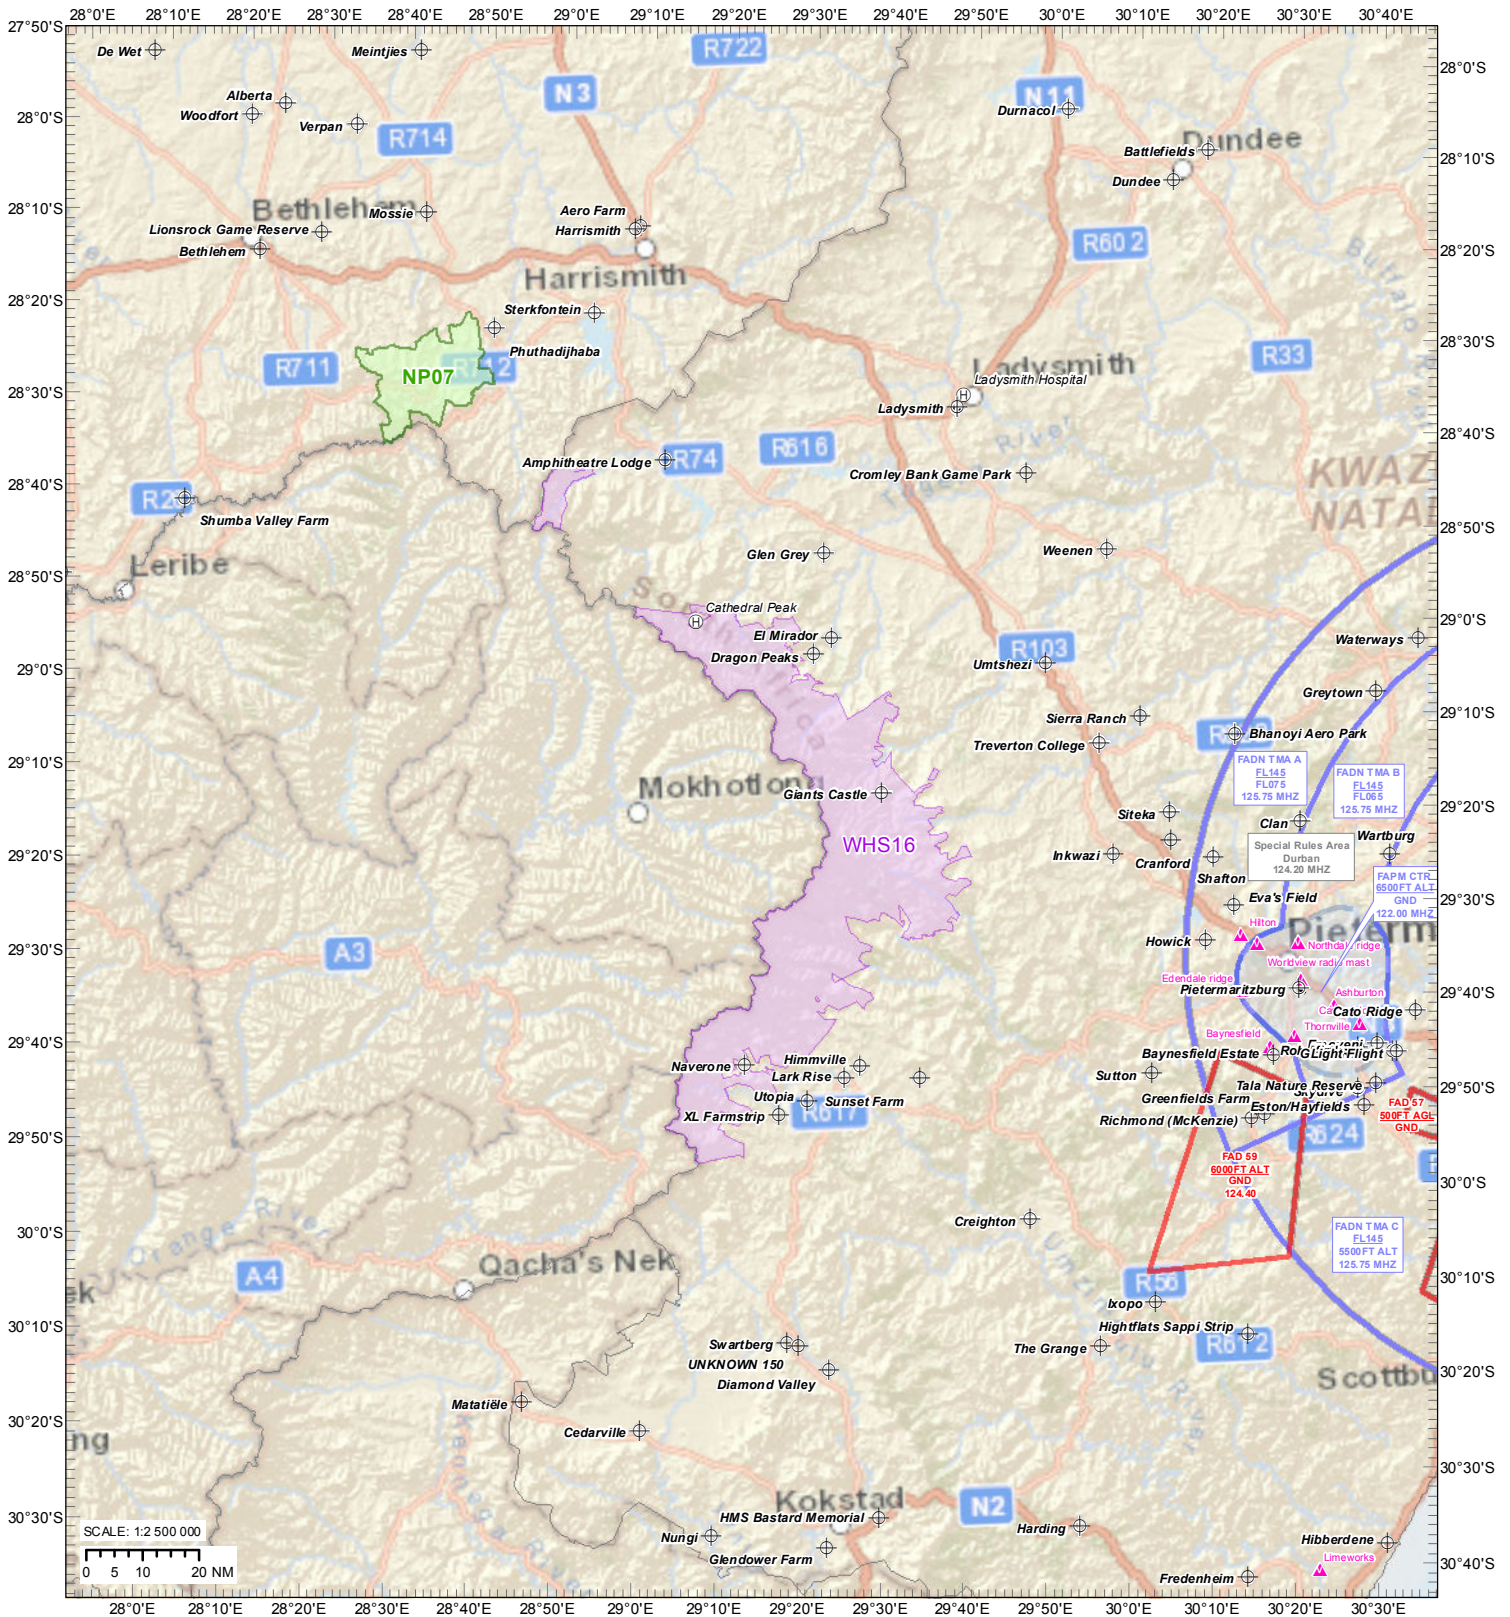

WORLD HERITAGE SITES
Ukhahlamba Drakensberg Park

WHS Nr	Name	Highest Point (ft)	NEMPAA (ft)	MNM ALT (ft)
WHS16	Ukhahlamba Drakensberg Park	1115	2500	1370

SOURCE: SAPAD_OR_2014_02

Legend

- ⊕ ARP
- ⊕ Helistop
- ▲ VFR Rep Pts
- VFR Routes
- ▭ VFR Buffer
- ▭ ATZ
- ▭ CTR
- ▭ FAD
- ▭ FAP
- ▭ FAR
- ▭ TMA
- ▭ SRA
- ▭ World Heritage Sites 2014
- ▭ National Parks 2014